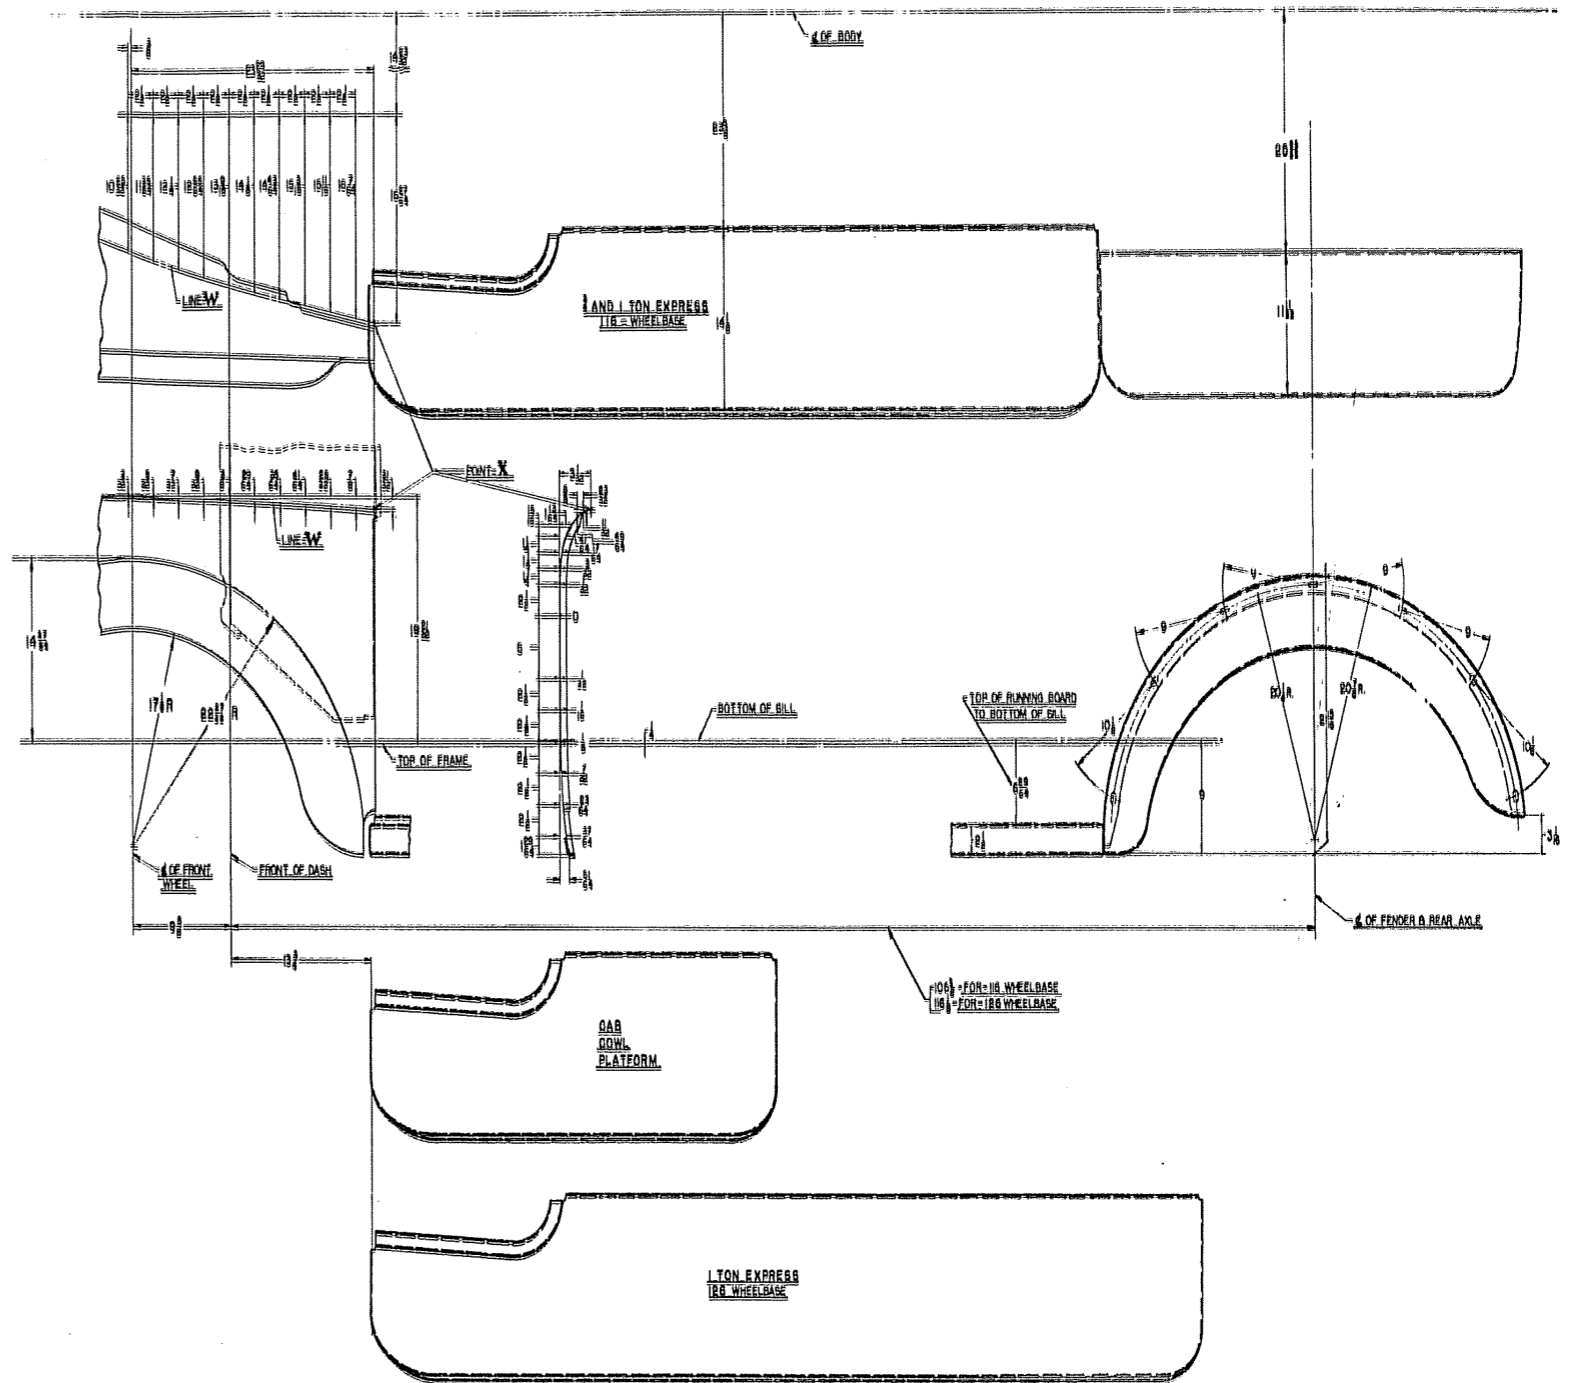

**BODY BUILDERS LAYOUT
FRONT FENDER, RUNNING BOARD
AND EXPRESS TYPE REAR FENDERS
108" W.B.—B-108**

**NOTE—D-116 } Running Board and Rear Fender
D-126 } shown are for single wheel
ONLY } models. Dimension from C of
body to inside of running board
and fender and rear fender con-
tour remains the same for dual
rear wheel models.**

**BODY BUILDERS LAYOUT
FRONT FENDER, RUNNING
BOARD AND EXPRESS TYPE
REAR FENDERS.
116" W.B.—C-116
116" W.B.—D-116
126" W.B.—D-126**